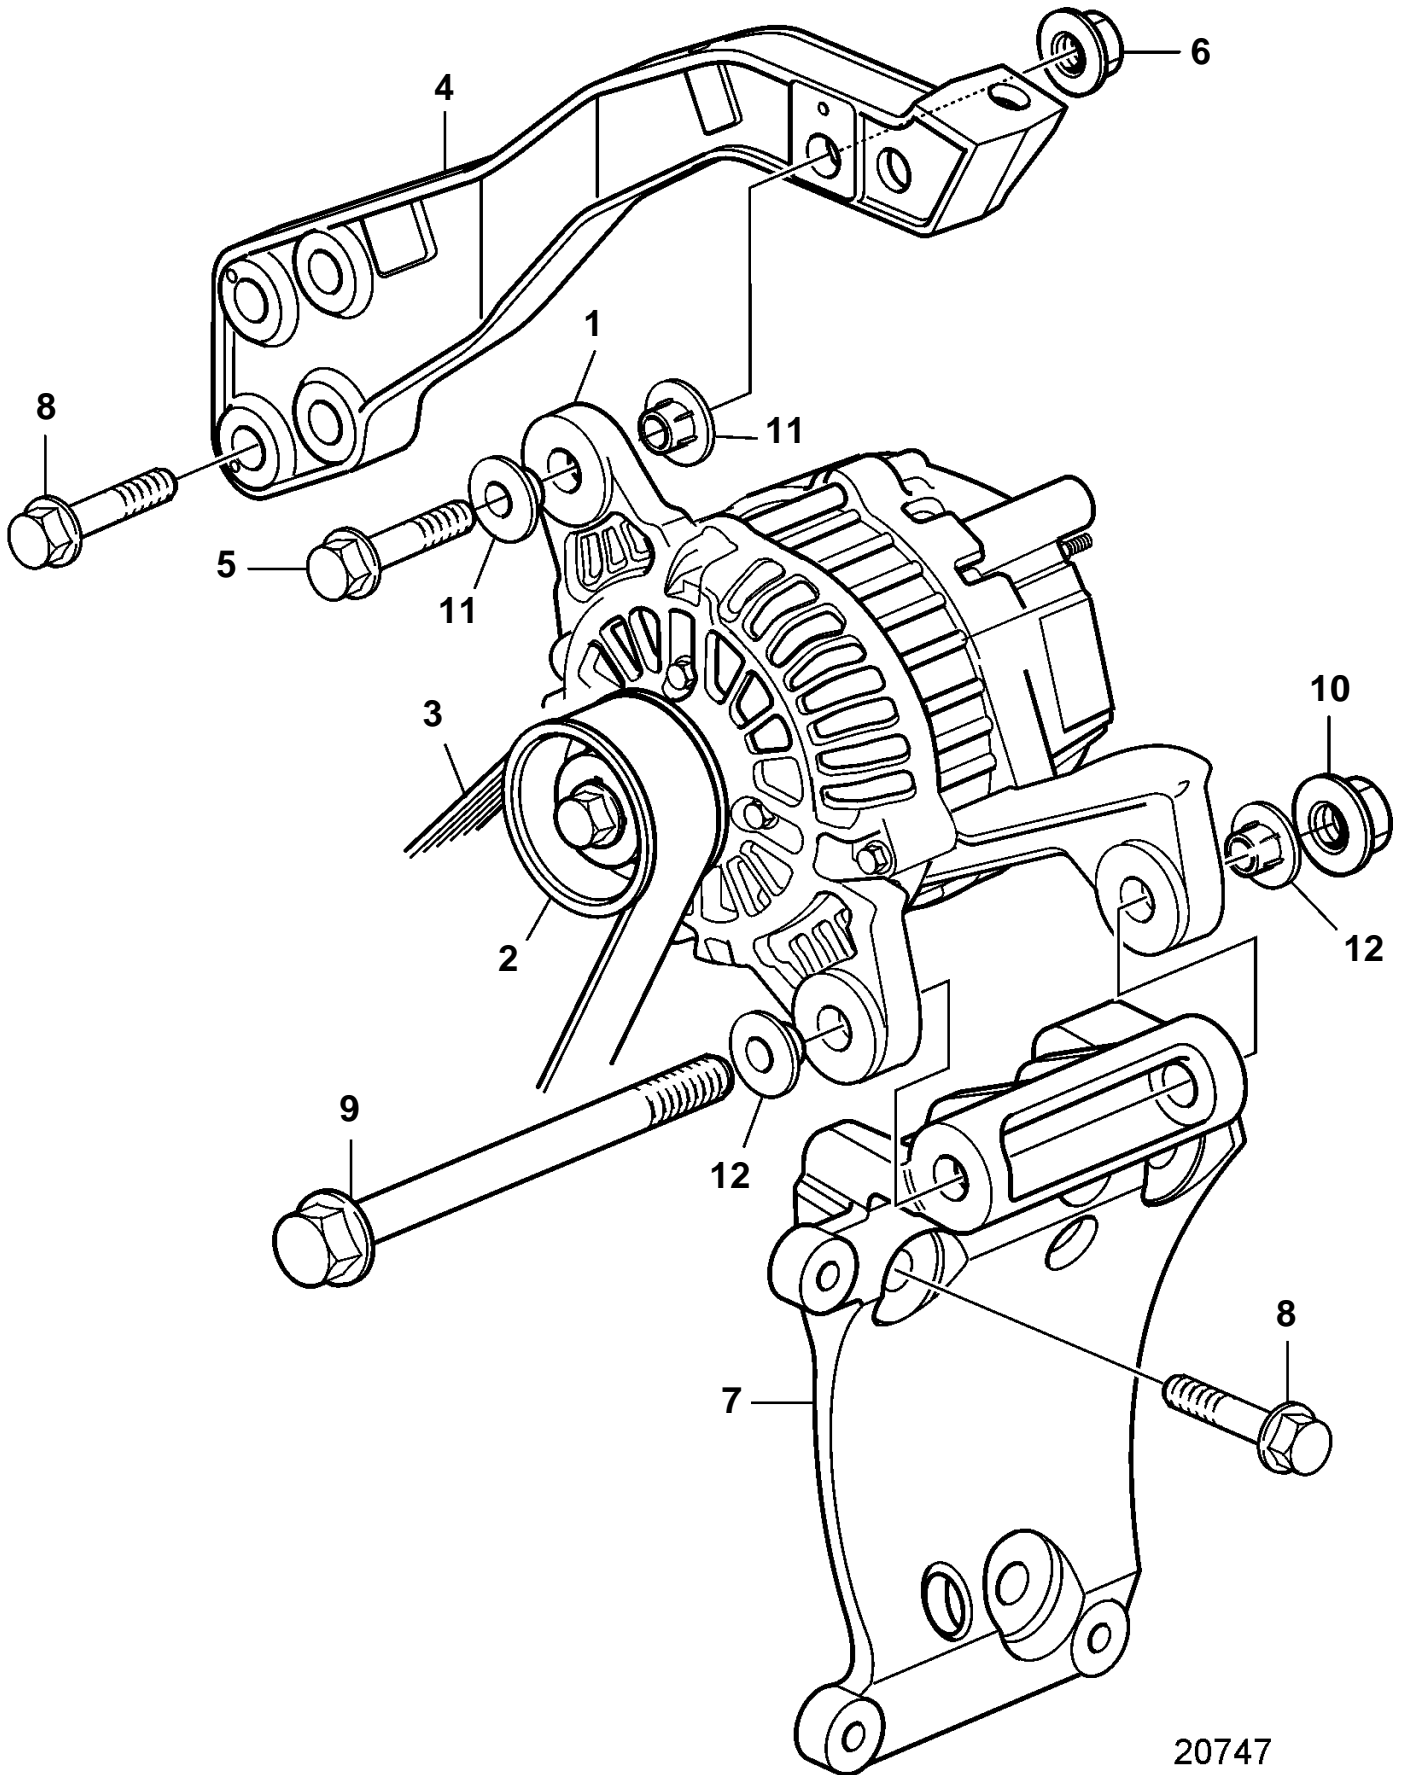

D9A2A MG

20747

**D9A2A MG**

REF	PART NO.	QTY	DESCRIPTION	NOTES
1	3803639	1	Alternator,exch Comps. not spec.	80A
2		1	Pulley	
3	20451458	1	Drive belt	
4	3587883	1	Bracket	
5	973924	1	Flange screw	M8x50mm
6	945408	1	Flange nut	
7	3839320	1	Bracket	
8	965185	5	Flange screw	M10x40mm
9	979935	1	Flange screw	
10	979230	1	Flange nut	
11	3589388	2	Insulating bushing	D=8mm
12	3589369	2	Insulating bushing	D=12mm